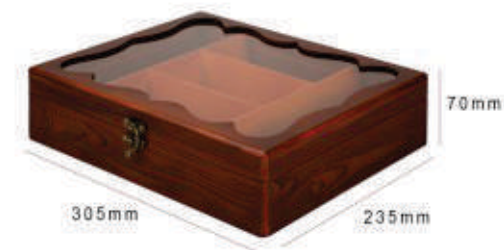

## New MDF box

BOX  
code:X-M  
Size:160.160.70(mm)

BOX  
code:X-B  
Size:235.305.70(mm)

# Color Box

Color BOX  
code:X-M-01  
Size:160.160.70(mm)

Color BOX  
code:X-Z-01  
Size:305.150.70(mm)

Color BOX  
code:X-B-01  
Size:235.235.70(mm)

Color BOX  
code:X-L-01  
Size:305.235.70(mm)

# Color Box

Color BOX  
code:R-M-01  
Size:160.160.90(mm)

Color BOX  
code:R-Z-02  
Size:305.150.90(mm)

Color BOX  
code:R-B-03  
Size:235.235.90(mm)

Color BOX  
code:R-L-04  
Size:305.235.90(mm)