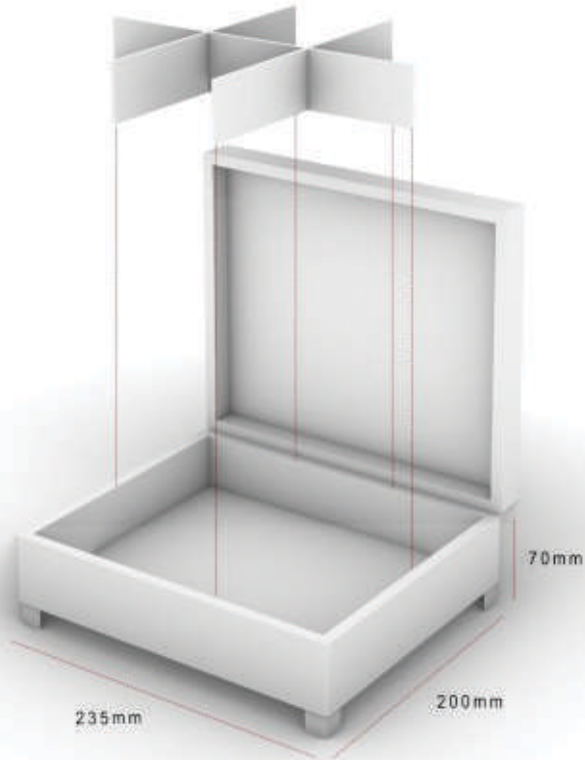

Leather BOX

You can remove the divider and use the box for anything that you want.
The inside of the box is covered with velvet fabric.