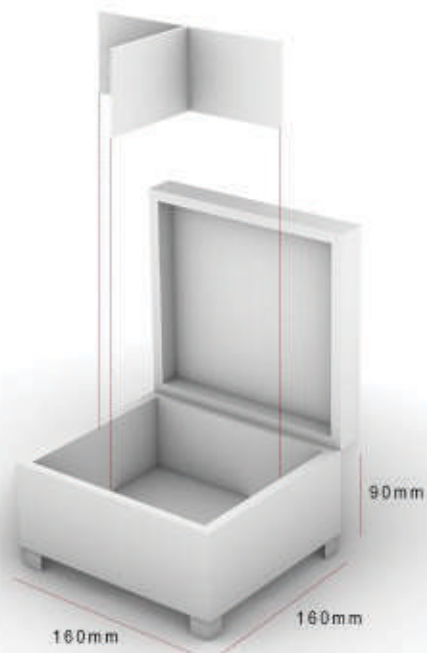

## Leather BOX

The inside of the box is covered with velvet fabric.

leather BOX  
code:M-C  
Size:160.160.90(mm)

leather BOX  
code:M-W  
Size:160.160.90(mm)

leather BOX  
code:M-B  
Size:160.160.90(mm)

## Leather BOX

You can remove the divider and use the box for anything that you want. The inside of the box is covered with velvet fabric.

leather BOX  
code:M-C-S  
Size:160.160.90(mm)

leather BOX  
code:M-W-S  
Size:160.160.90(mm)