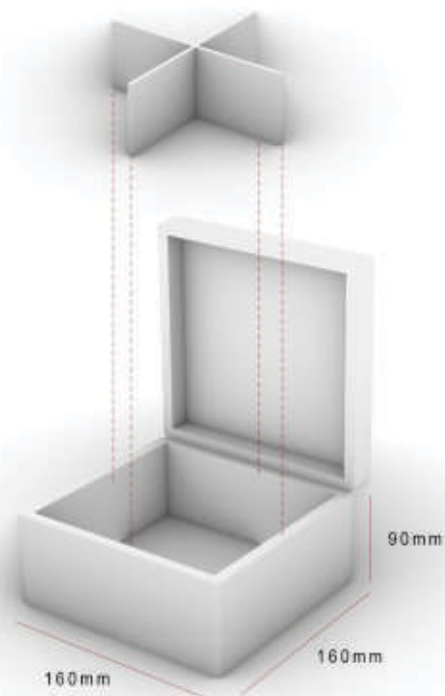

## Traditional MDF box

You can remove the divider and use the box for anything that you want.

Traditional BOX  
code:M-104  
Size:160.160.90(mm)

Traditional BOX  
code:M-96  
Size:160.160.90(mm)

Traditional BOX  
code:M-111  
Size:160.160.90(mm)