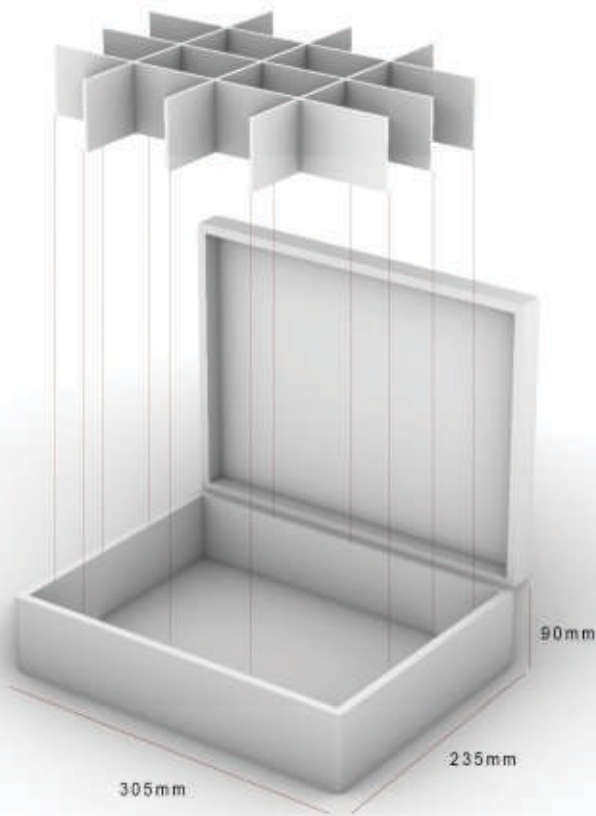

Traditional BOX  
code:L-106  
Size:235.235.90(mm)

Traditional BOX  
code:L-53  
Size:235.235.90(mm)

Traditional BOX  
code:L-94  
Size:235.235.90(mm)

Traditional BOX  
code:L-125  
Size:235.235.90(mm)

Traditional BOX  
code:L-105  
Size:235.235.90(mm)

Traditional BOX  
code:L-21  
Size:235.235.90(mm)

You can remove the divider and use the box for anything that you want.

Traditional BOX  
code: B-21  
Size: 235.305.90 (mm)

Traditional BOX  
code: B-96  
Size: 235.305.90 (mm)