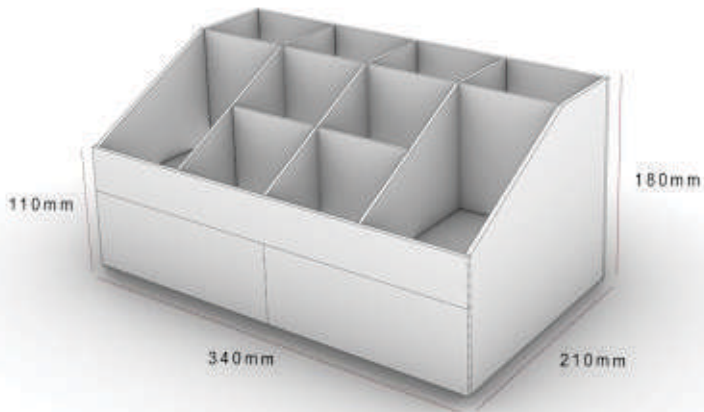

Makeup Organizer

makeup stand
code:R-ST-01W
Size:340.210.180(mm)

makeup stand
code:R-ST-01B
Size:340.210.180(mm)