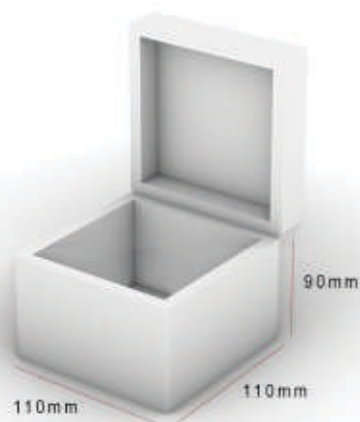

Traditional BOX  
code:Z-94  
Size:150.305.90(mm)

Traditional BOX  
code:Z-68  
Size:150.305.90(mm)

Traditional BOX  
code:Z-21  
Size:150.305.90(mm)

Traditional BOX  
code:Z-95  
Size:150.305.90(mm)

Traditional BOX  
code:Z-57  
Size:150.305.90(mm)

Traditional BOX  
code:Z-98  
Size:150.305.90(mm)

Traditional BOX  
code:Z-105  
Size:150.305.90(mm)

Traditional BOX  
code:Z-74  
Size:150.305.90(mm)

Traditional BOX  
code:Z-107  
Size:150.305.90(mm)

# Traditional MDF BOX

Traditional BOX  
code:G-06  
Size:110.110.90(mm)

Traditional BOX  
code:G-21  
Size:110.110.90(mm)

Traditional BOX  
code:G-86  
Size:110.110.90(mm)

Traditional BOX  
code:G-68  
Size:110.110.90(mm)