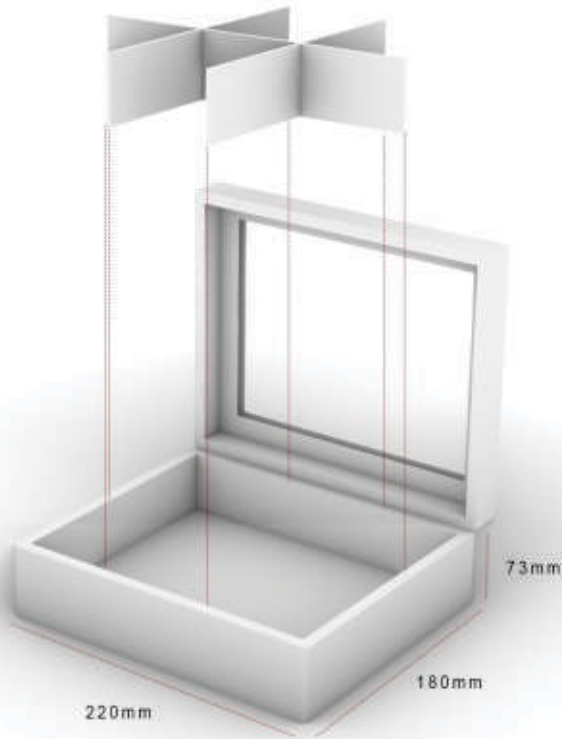

Traditional MDF BOX

You can remove the divider and use the box for anything that you want.