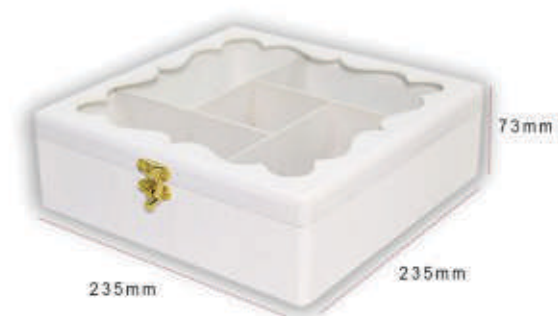

NEW MDF BOX

BOX
code:X-Z
Size:305.150.70(mm)

BOX
code:X-L
Size:235.235.70(mm)