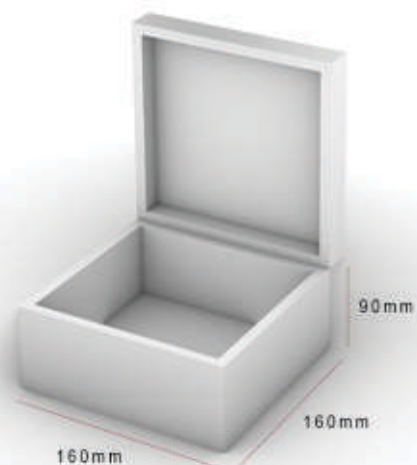

## Color BOX

Color BOX  
code:R07-B  
Size:175.570.120(mm)

Color BOX  
code:R07-G  
Size:175.570.120(mm)

## Leather BOX

The inside of the box is covered with velvet fabric.

leather BOX  
code:M-C  
Size:160.160.90(mm)

leather BOX  
code:M-W  
Size:160.160.90(mm)

leather BOX  
code:M-B  
Size:160.160.90(mm)