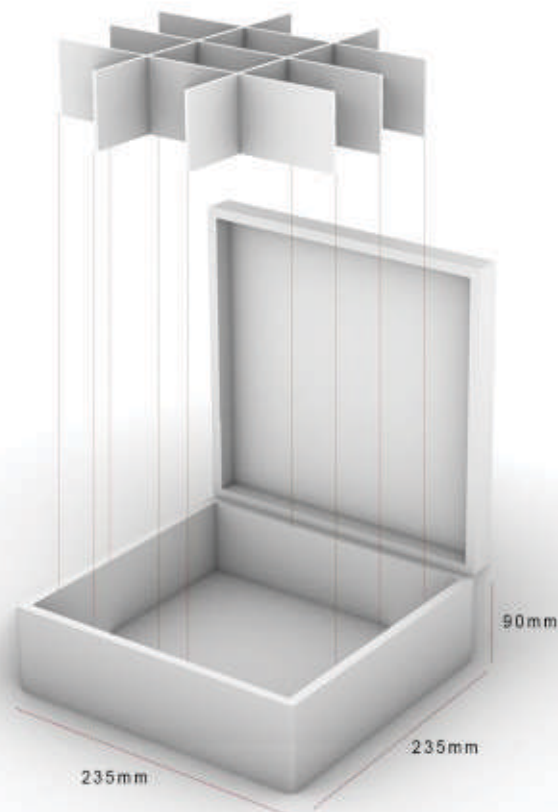

Traditional MDF BOX

You can remove the divider and use the box for anything that you want.