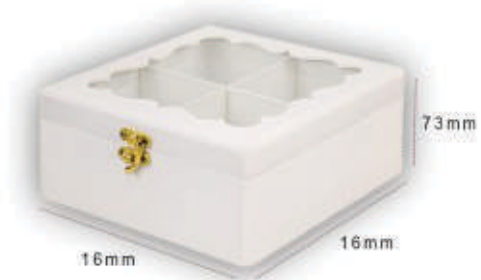

New MDF box

BOX
code:X-M
Size:160.160.70(mm)

BOX
code:X-B
Size:235.305.70(mm)