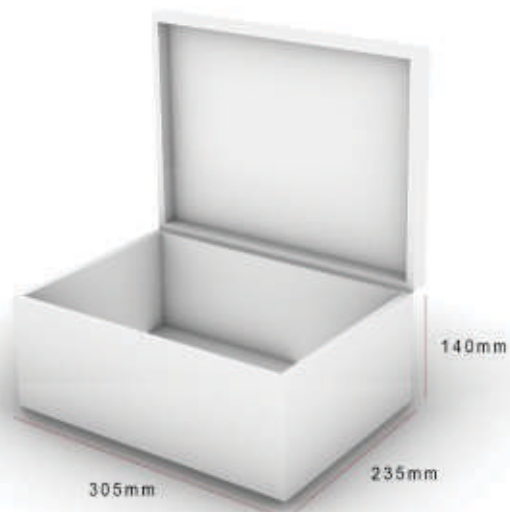

Leather BOX

leather BOX
code:W-B-R-01
Size:235.305.140(mm)

leather BOX
code:W-B-W-01
Size:235.305.140(mm)

leather BOX
code:W-B-B-01
Size:235.305.140(mm)