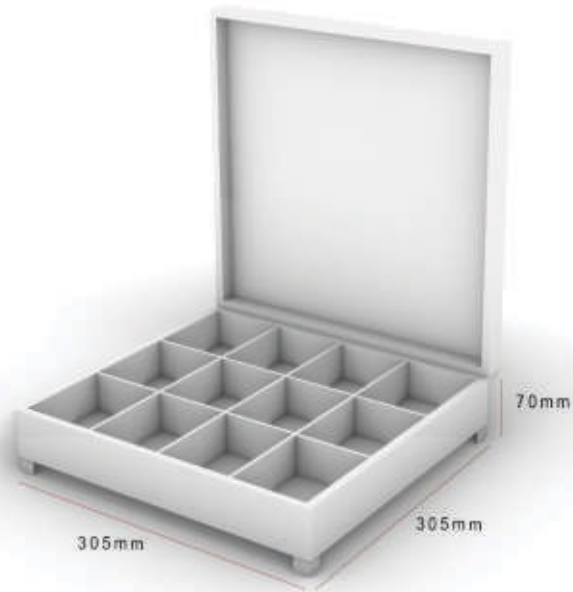

Leather BOX

You can remove the divider and use the box for anything that you want.
The inside of the box is covered with velvet fabric.

leather BOX
code:W03-W-S
Size:305.305.70(mm)

leather BOX
code:W03-B-S
Size:305.305.70(mm)