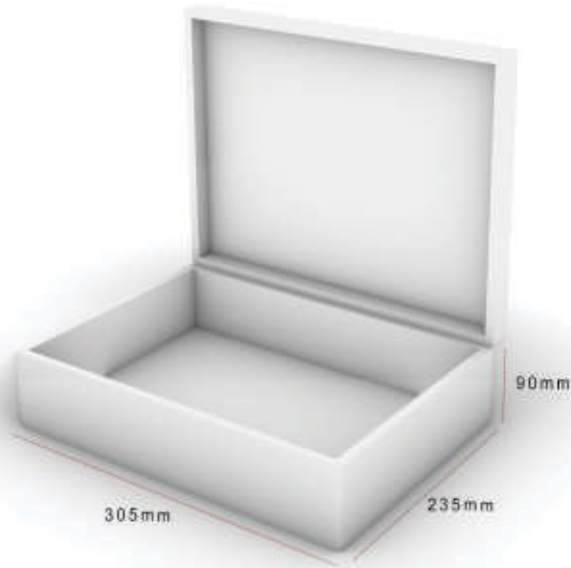

Traditional BOX  
code:M-74  
Size:160.160.90(mm)

## Leather BOX

leather BOX  
code:W05-G  
Size:100.420.120(mm)

leather BOX  
code:W05-B  
Size:100.420.120(mm)

## Leather BOX

leather BOX  
code:W06-C  
Size:175.570.120(mm)

leather BOX  
code:W06-W  
Size:175.570.120(mm)

leather BOX  
code:W06-B  
Size:175.570.120(mm)

# Leather BOX

leather BOX  
code:WB-W  
Size:235.305.90(mm)

leather BOX  
code:WB-B  
Size:235.305.90(mm)