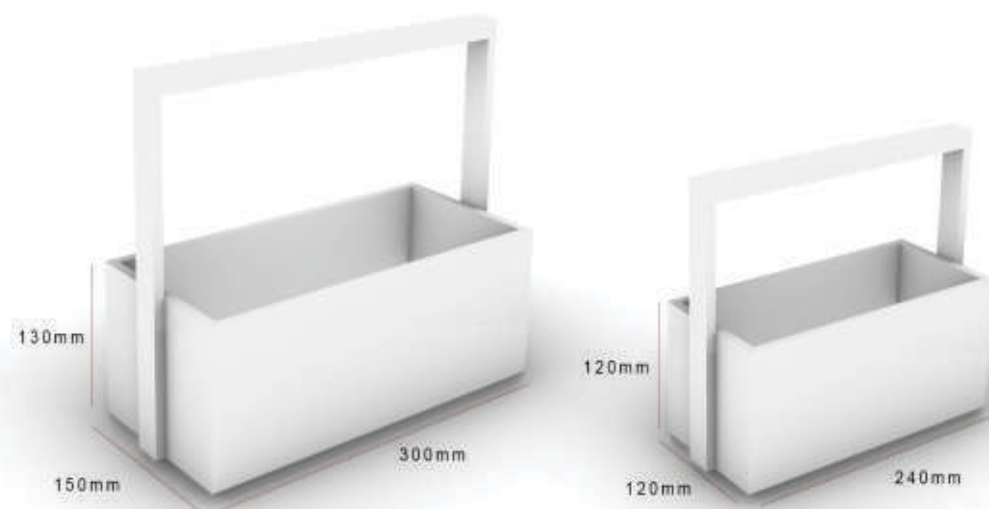

## HARD BOX

HARD BOX  
code:FL-01  
SizeA:210.120.245(mm)  
SizeB:190.110.235(mm)

HARD BOX  
code:FL-02  
SizeA:210.120.245(mm)  
SizeB:190.110.235(mm)

HARD BOX  
code:FL-03  
SizeA:210.120.245(mm)  
SizeB:190.110.235(mm)

HARD BOX  
code:FL-04  
SizeA:210.120.245(mm)  
SizeB:190.110.235(mm)

HARD BOX  
code:FL-05  
SizeA:210.120.245(mm)  
SizeB:190.110.235(mm)

HARD BOX  
code:FL-06  
SizeA:210.120.245(mm)  
SizeB:190.110.235(mm)

HARD BOX  
code:FL-07  
SizeA:210.120.245(mm)  
SizeB:190.110.235(mm)

HARD BOX  
code:FL-08  
SizeA:210.120.245(mm)  
SizeB:190.110.235(mm)

## Wooden box

Wooden BOX  
code:B-H-01  
Size:300.150.130(mm)  
Size:240.120.120(mm)

Wooden BOX  
code:B-H-02  
Size:300.150.130(mm)  
Size:240.120.120(mm)

Wooden BOX  
code:B-H-03  
Size:300.150.130(mm)  
Size:240.120.120(mm)