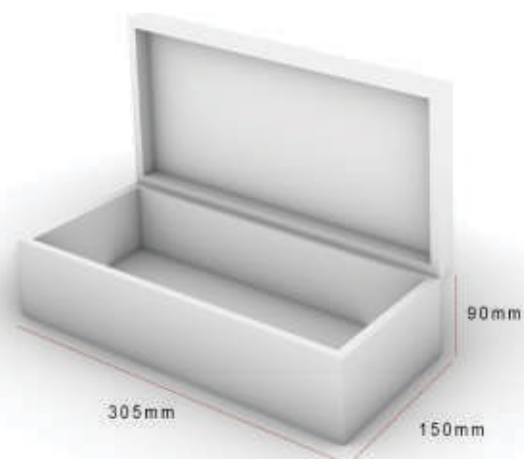

Leather BOX

You can remove the divider and use the box for anything that you want. The inside of the box is covered with velvet fabric.

leather BOX
code:Z-C
Size:305.150.90(mm)

leather BOX
code:Z-W
Size:305.150.90(mm)

leather BOX
code:Z-B
Size:305.150.90(mm)