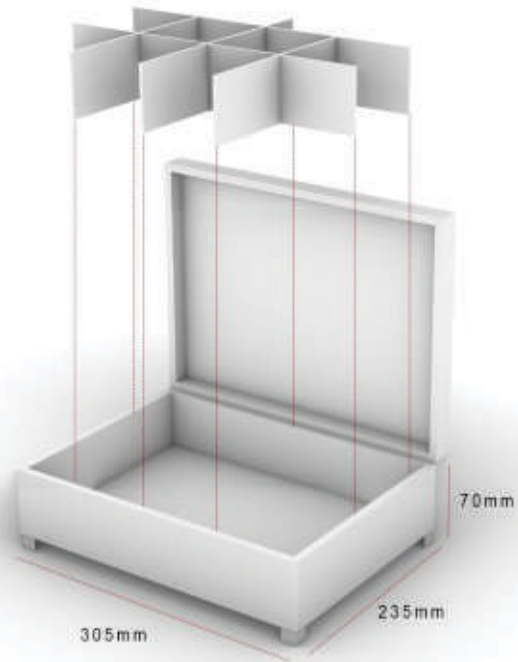

## Leather BOX

The inside of the box is covered with velvet fabric.

leather BOX  
code:WG-C  
Size:110.110.100(mm)

leather BOX  
code:WG-W  
Size:110.110.100(mm)

leather BOX  
code:WG-B  
Size:110.110.100(mm)

## Leather BOX

You can remove the divider and use the box for anything that you want. The inside of the box is covered with velvet fabric.

leather BOX  
code:W-02-B  
Size:235.305.70(mm)

leather BOX  
code:W-02-W  
Size:235.305.70(mm)