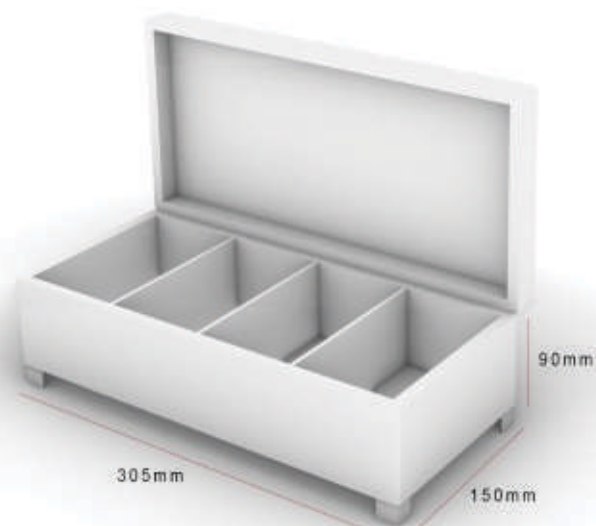

Leather BOX

You can remove the divider and use the box for anything that you want. The inside of the box is covered with velvet fabric.

leather BOX
code:WZ-B-S
Size:305.150.90(mm)

leather BOX
code:WZ-W-S
Size:305.150.90(mm)