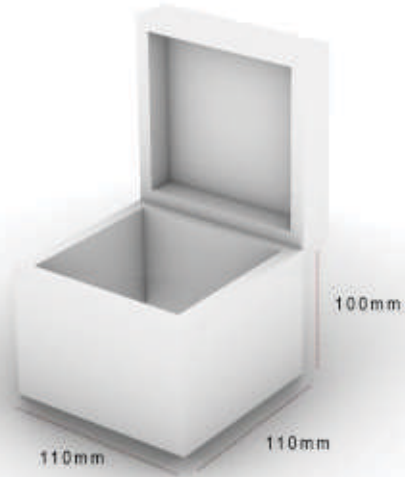

Leather BOX

The inside of the box is covered with velvet fabric.

leather BOX
code:WG-C
Size:110.110.100(mm)

leather BOX
code:WG-W
Size:110.110.100(mm)

leather BOX
code:WG-B
Size:110.110.100(mm)