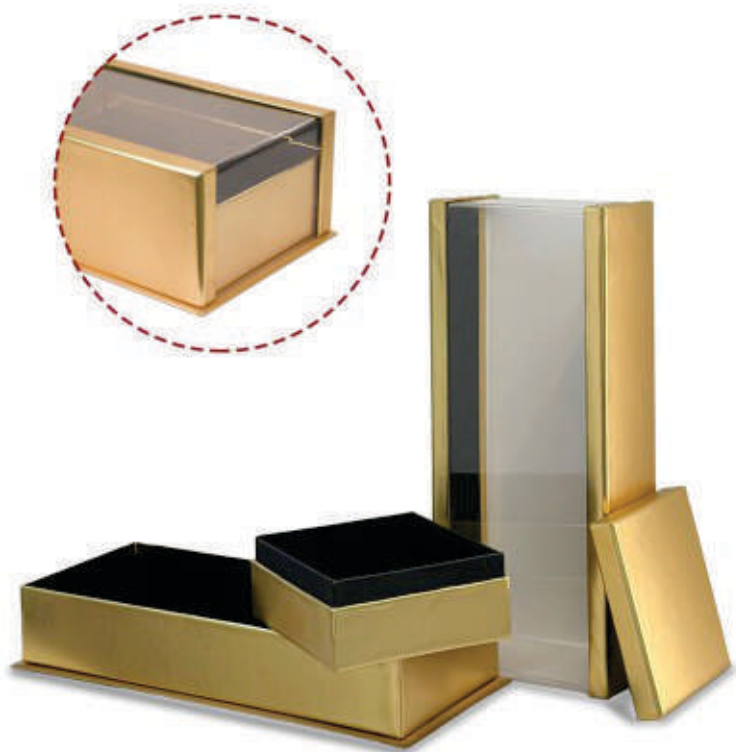

HARD BOX PLEXIGLASS

HARD BOX P
code:P01
Size:180.450.120(mm)