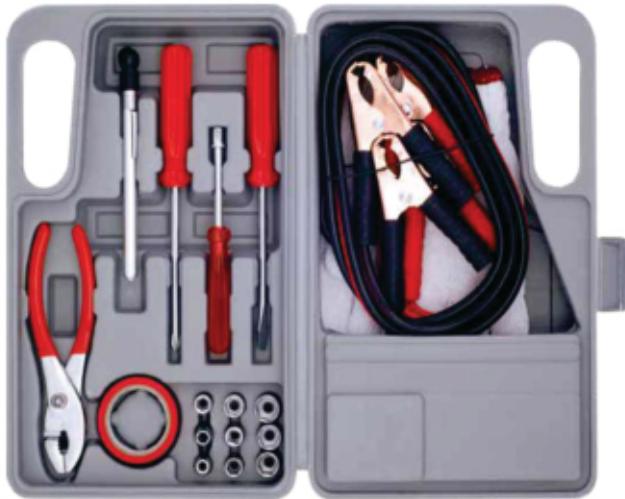

**SB928****Contents:**

Key Holder
Usb Flash (16GB)
Car Charger
Phone Holder

**SB924****Contents:**

Speaker Bluetooth
Usb Flash (8GB)
Car Charger
Phone Holder
Pen

TS030

TS029

604216

Contents:
metal pen
flash light
multi-function tool